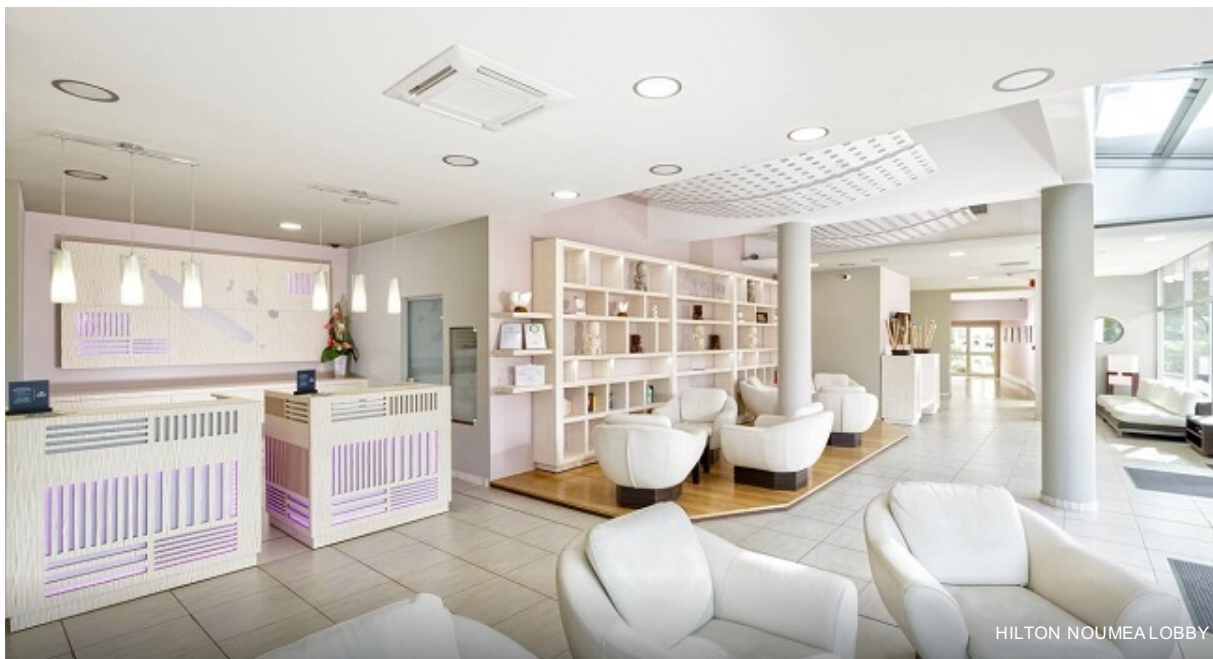

along with an array of water-based activities that are sure to ignite the senses. There are local attractions nearby that you may consider visiting such as the Botanic Gardens, Tjibaou Cultural Center and the Aquarium of the Lagoon. Intimate and romantic, this Noumea holiday is the perfect way to get even closer to your loved one, surrounded by Hilton's world-class service and Noumea's unforgettable coastal landscapes.

INCLUSIONS

- Return Economy Class Airfares with Aircalin ex Sydney/Brisbane/Melbourne
- 5 nights at Hilton Noumea La Promenade Residences - 4*
- Return shared transfers International Airport to Hilton Noumea
- Daily buffet breakfast included
- Access to Arrival Lounge at Tontouta International Airport
- Complimentary WiFi access
- Complimentary access to fitness centre and outdoor pool
- Complimentary parking

ITINERARY

Day 1 Airport Hilton Noumea La Promenade Residences

Arrive at Tontouta International Airport where our representative will welcome and escort you to your transfer to Hilton Noumea La Promenade Residences located less than an hour drive from the airport.

Overnight stay in Noumea at **Hilton Noumea La Promenade Residences** in a Studio Apartment.

Day 2-5 Hilton Noumea La Promenade Residences

Start your day with a quick lap or two around the outdoor pool of Hilton Noumea La Promenade Residences. Then reward yourself with a hearty breakfast at La Terrasse that features regional dishes with French influences. Spend your day lounging around the resort and enjoying your downtime.

Overnight stay in Noumea at **Hilton Noumea La Promenade Residences** in a Studio Apartment.

Breakfast